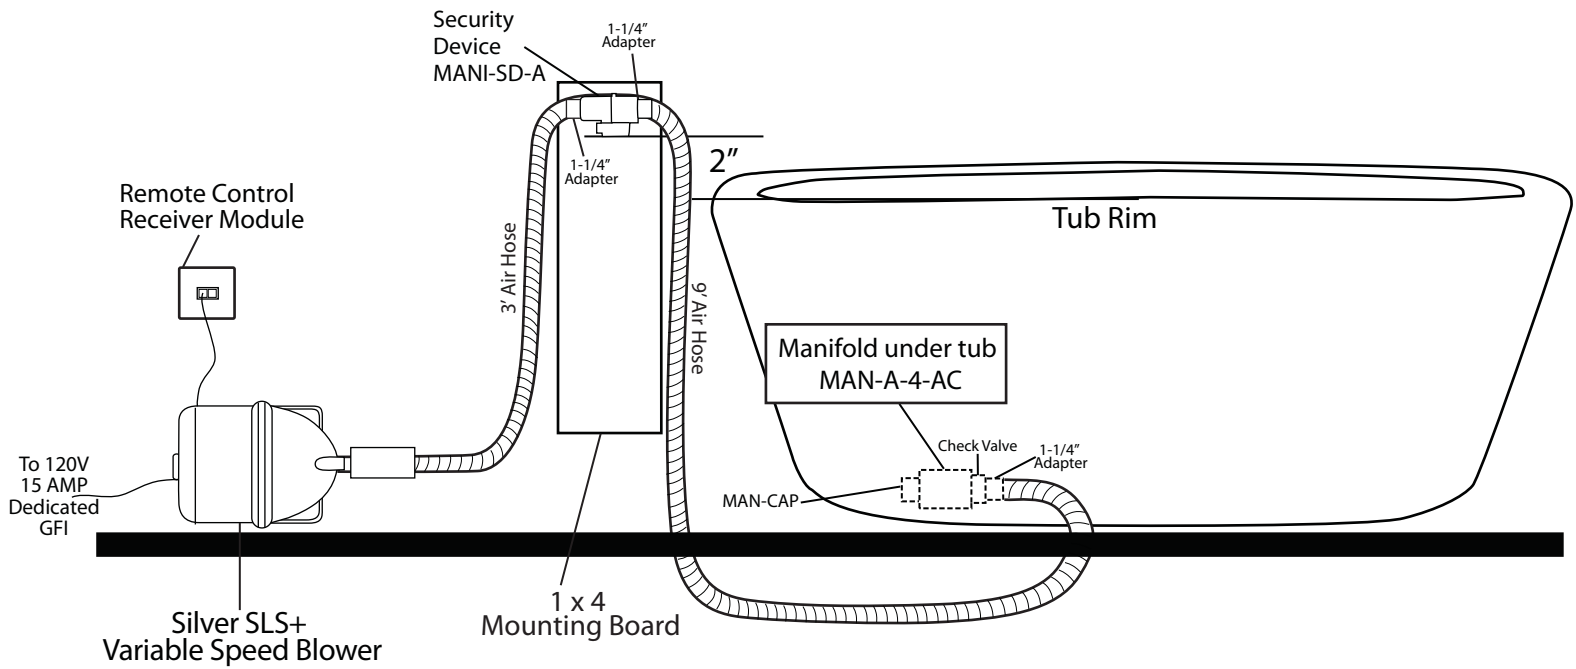

INSTALLATION INSTRUCTIONS

65" Luora Oval Acrylic Air Bath Tub

- Install so that the security device, MANI-SD-A, is at least 2" above tub rim.

Components List:

- BM-TWP Ball Check Valve Jets
- MANI-SD-A Security Device
- MAN-A-4-AC Manifold
- Silver SLS+ Variable Speed Blower

Features:

- (12) Maxi Air Jets with 24 openings

- Remote Control CG+/RTC-SENSOR-WP

12-15 year battery life

Inside of Bath

65" Luora Oval Acrylic Air Bath Tub

Tub Dimensions: 65" L x 31-1/2" W x 23" H.

Tub Water Capacity: 69 gallons (to top of tub)

Tub Weight Uncrated: 100 lbs. Tub Weight Crated: 325 lbs.

Tub is 17.5" deep at drain.

Tub has no overflow. If an overflow is desired, it must be drilled at the job site and you must have under-floor access.

All measurements are approximate. Measurements may vary +/- 1/2"