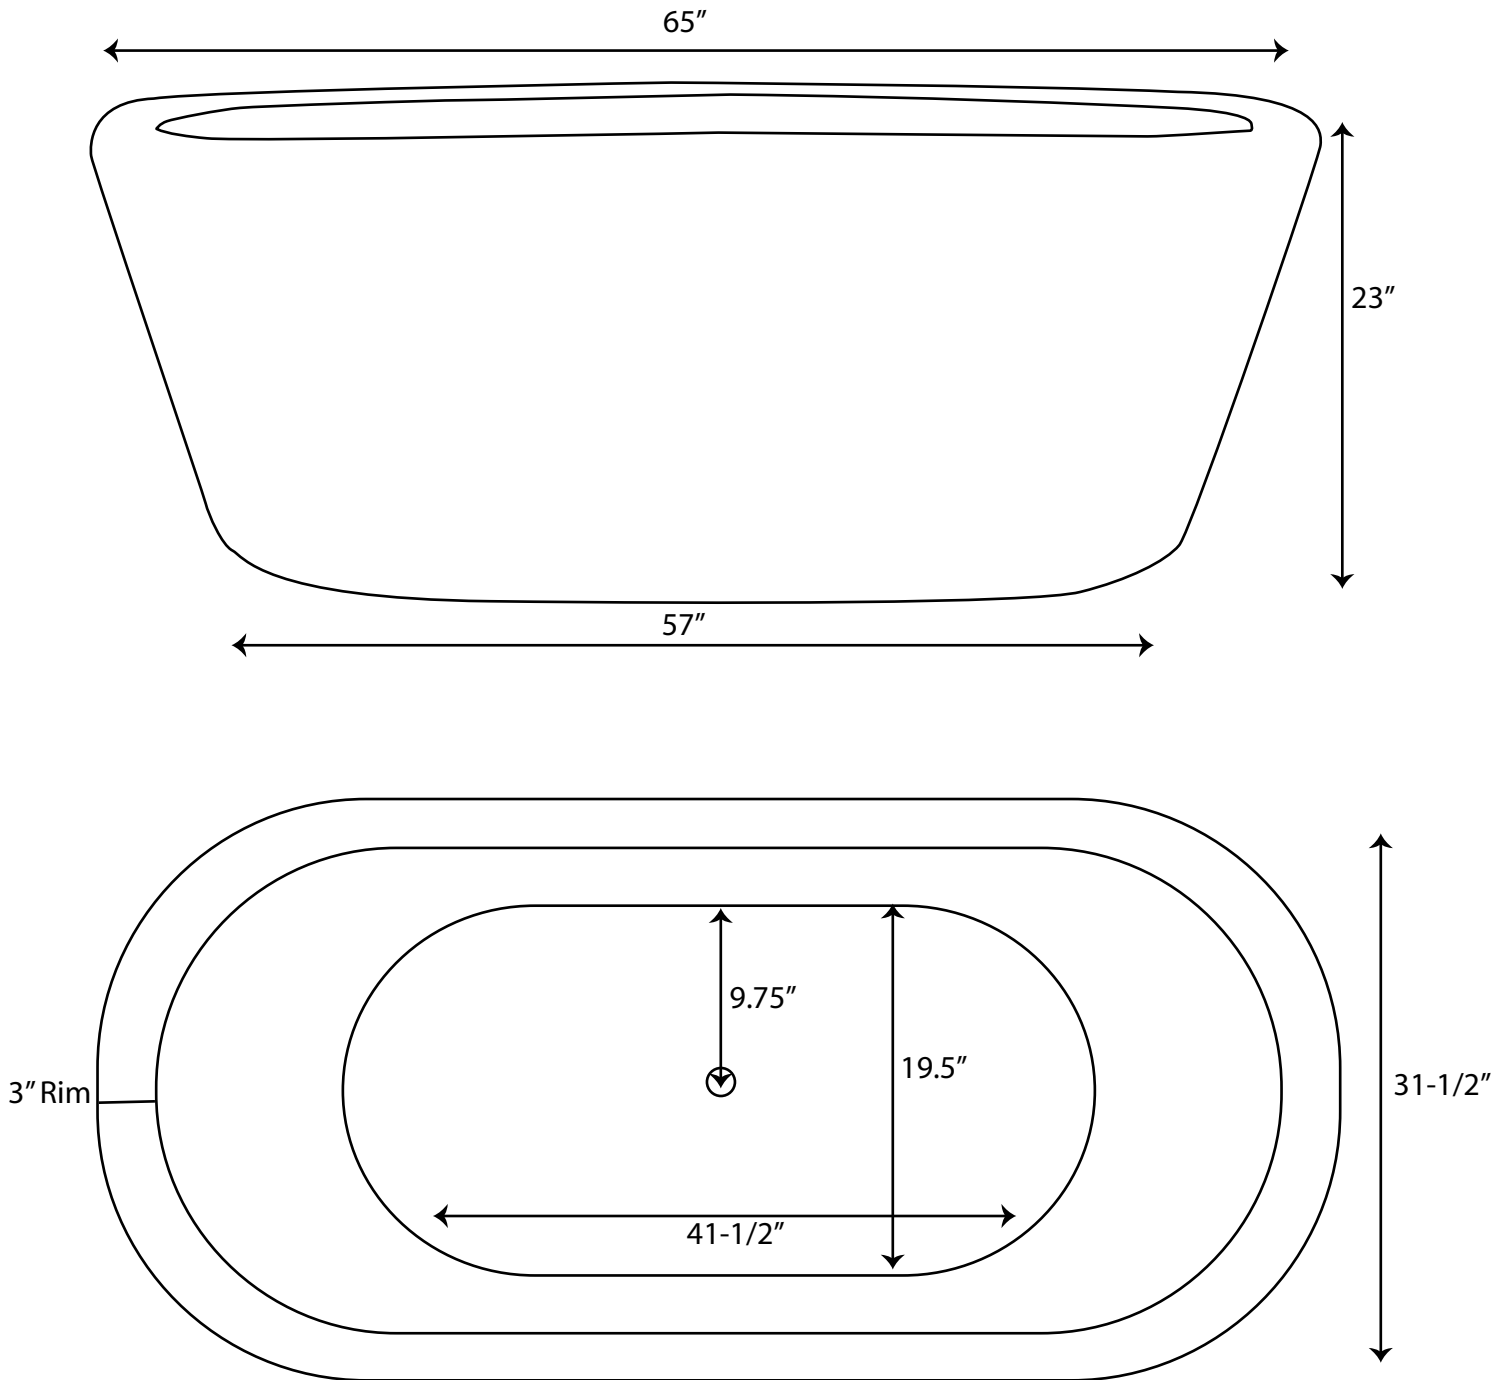

INSTALLATION INSTRUCTIONS

65" Luora Oval Acrylic Air Bath Tub

- Install so that the security device, MANI-SD-A, is at least 2" above tub rim.

Components List:

- BM-TWP Ball Check Valve Jets
- MANI-SD-A Security Device
- MAN-A-4-AC Manifold
- Silver SLS+ Variable Speed Blower

Features:

- (12) Maxi Air Jets with 24 openings

- Remote Control CG+/RTC-SENSOR-WP

12-15 year battery life

Inside of Bath

65" Luora Oval Acrylic Air Bath Tub

Tub Dimensions: 65" L x 31-1/2" W x 23" H.

Tub Water Capacity: 69 gallons (to top of tub)

Tub Weight Uncrated: 100 lbs. Tub Weight Crated: 325 lbs.

Tub is 17.5" deep at drain.

Tub has no overflow. If an overflow is desired, it must be drilled at the job site and you must have under-floor access.

All measurements are approximate. Measurements may vary +/- 1/2"