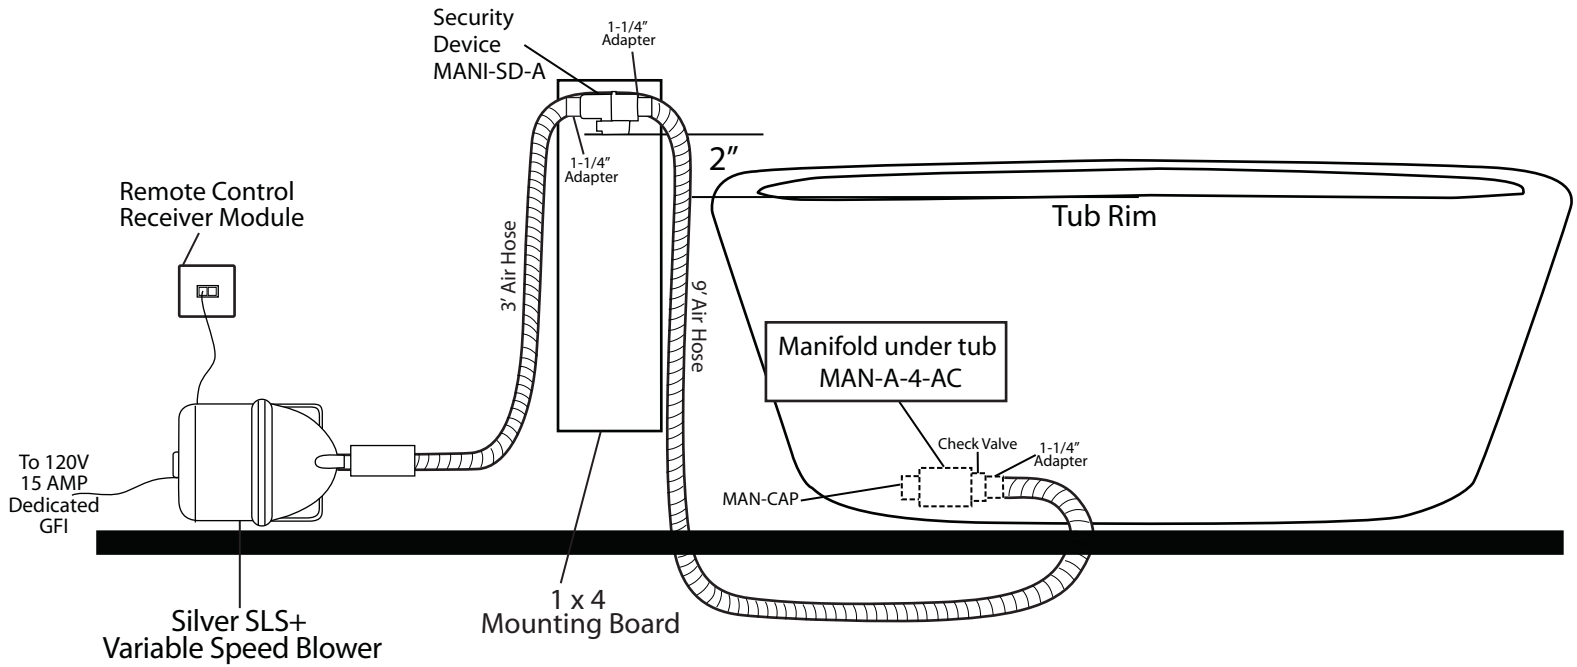

INSTALLATION INSTRUCTIONS

71" Luora Oval Acrylic Air Bath Tub

- Install so that the security device, MANI-SD-A, is at least 2" above tub rim.

Components List:

- BM-TWP Ball Check Valve Jets
- MANI-SD-A Security Device
- MAN-A-4-AC Manifold
- Silver SLS+ Variable Speed Blower

Features:

- (12) Maxi Air Jets with 24 openings

- Remote Control CG+/RTC-SENSOR-WP

12-15 year battery life

Inside of Bath

71" Luora Oval Acrylic Air Bath Tub

Tub Dimensions: 71" L x 33-1/2" W x 23" H.

Tub Water Capacity: 81 gallons (to top of tub)

Tub Weight Uncrated: 100 lbs. Tub Weight Crated: 325 lbs.

Tub is 17.5" deep at drain.

Tub has no overflow.

All measurements are approximate. Measurements may vary +/- 1/2"