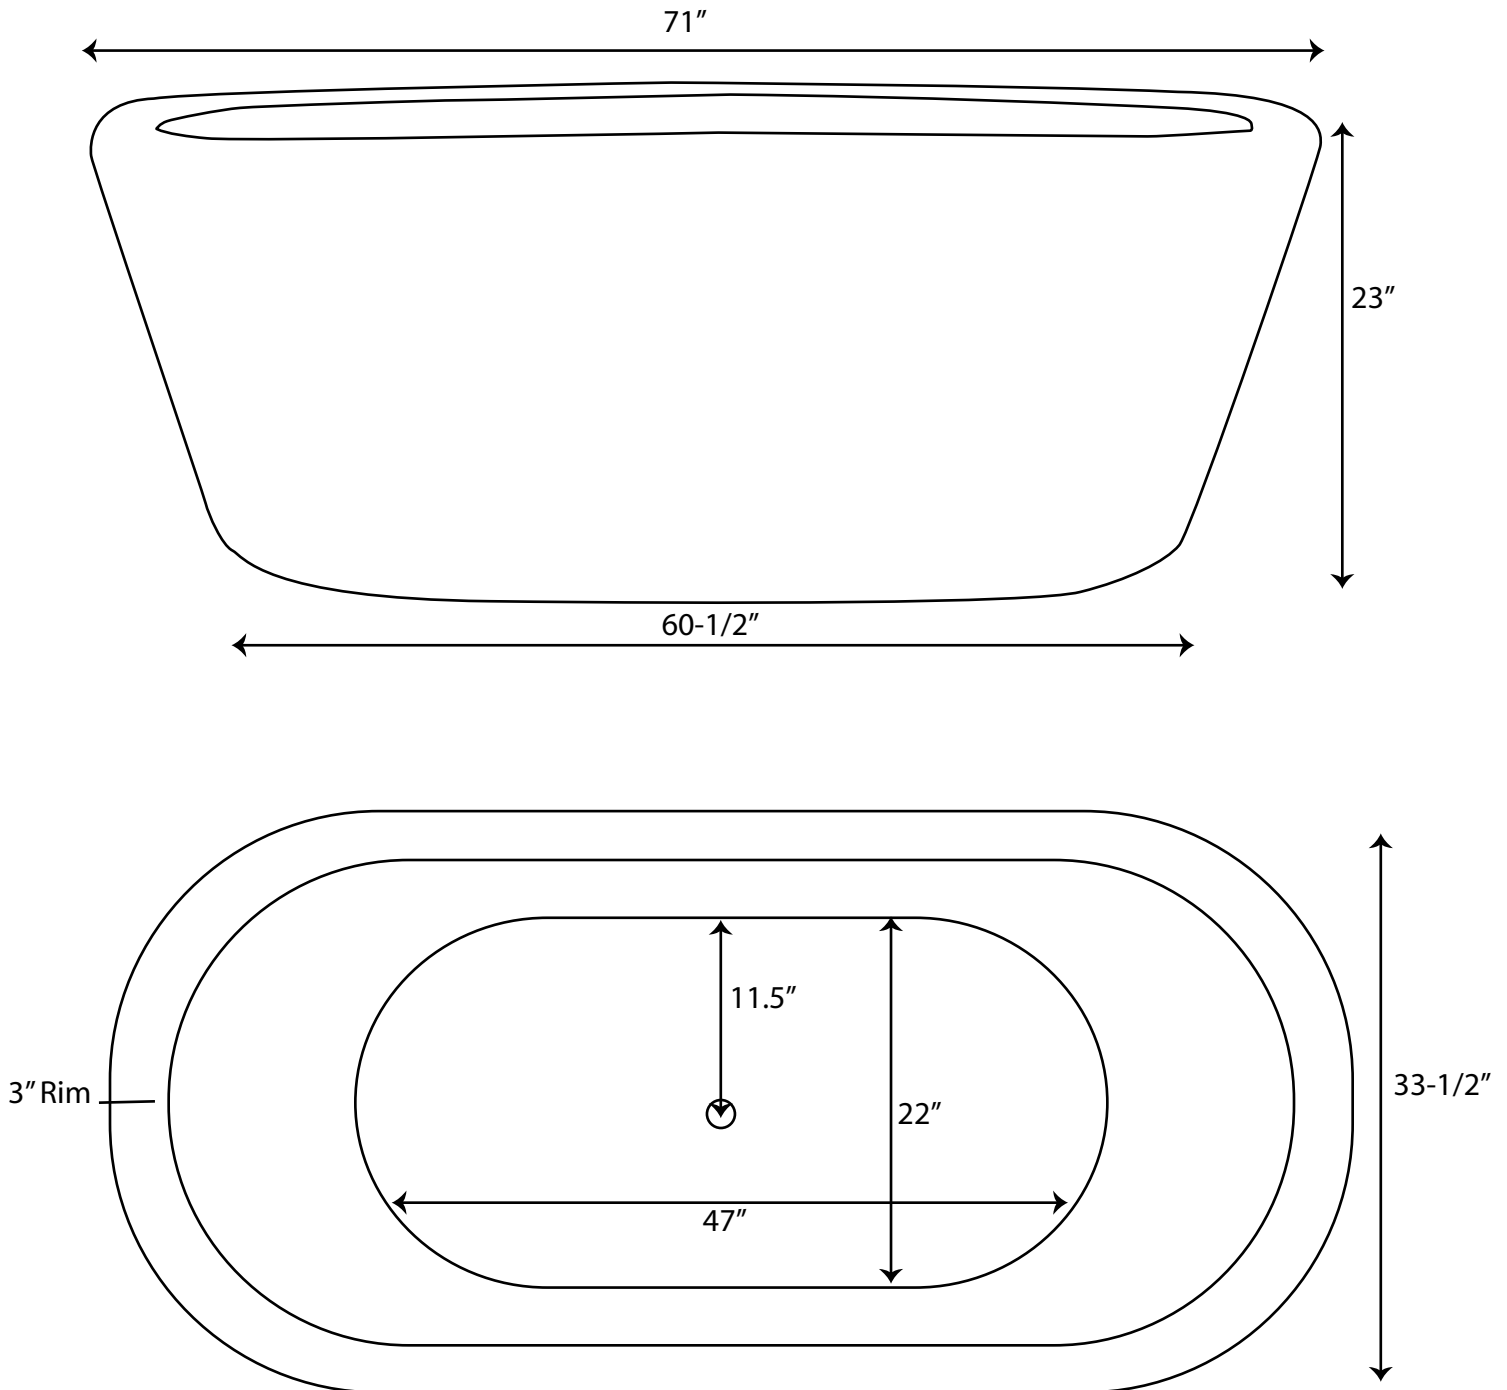

INSTALLATION INSTRUCTIONS

71" Luora Oval Acrylic Air Bath Tub

- Install so that the security device, MANI-SD-A, is at least 2" above tub rim.

Components List:

- BM-TWP Ball Check Valve Jets
- MANI-SD-A Security Device
- MAN-A-4-AC Manifold
- Silver SLS+ Variable Speed Blower

Features:

- (12) Maxi Air Jets with 24 openings

- Remote Control CG+/RTC-SENSOR-WP

12-15 year battery life

Inside of Bath

71" Luora Oval Acrylic Air Bath Tub

Tub Dimensions: 71" L x 33-1/2" W x 23" H.

Tub Water Capacity: 81 gallons (to top of tub)

Tub Weight Uncrated: 100 lbs. Tub Weight Crated: 325 lbs.

Tub is 17.5" deep at drain.

Tub has no overflow.

All measurements are approximate. Measurements may vary +/- 1/2"