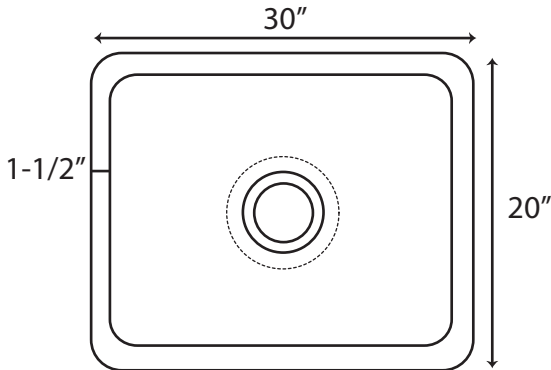

Polished Egyptian Marble Single Bowl Farmhouse Sink with Chiseled Apron - 30"

Sink Dimensions: 30" L x 20" W (front to back) x 10" H.

*Interior, sides and back are Egyptian Marble with a polished finish. Natural chiseled apron is unpolished marble.