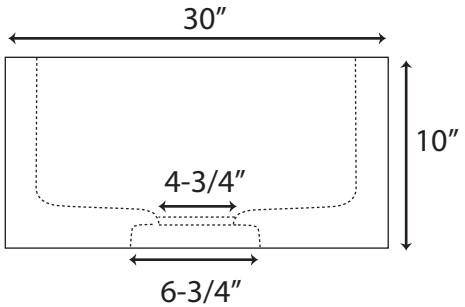

Polished Egyptian Marble Single Bowl Farmhouse Sink with Chiseled Apron - 30"

Sink Dimensions: 30" L x 20" W (front to back) x 10" H.

*Interior, sides and back are Egyptian Marble with a polished finish. Natural chiseled apron is unpolished marble.