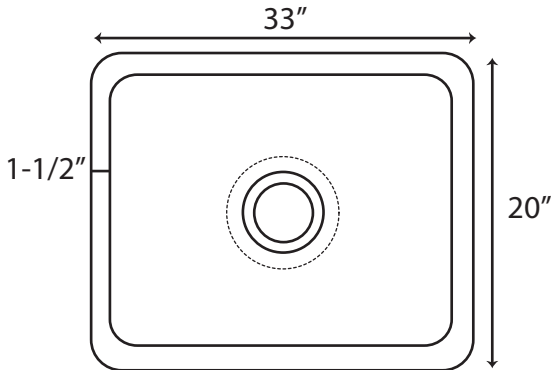

# Polished Egyptian Marble Single Bowl Farmhouse Sink with Chiseled Apron - 33"

Sink Dimensions: 33" L x 20" W (front to back) x 10" H.

\*Interior, sides and back are Egyptian Marble with a polished finish. Natural chiseled apron is unpolished marble.