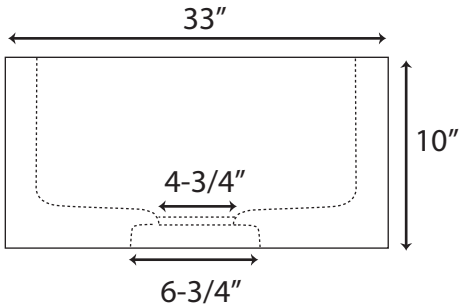

# Polished Egyptian Marble Single Bowl Farmhouse Sink with Chiseled Apron - 33"

Sink Dimensions: 33" L x 20" W (front to back) x 10" H.

\*Interior, sides and back are Egyptian Marble with a polished finish. Natural chiseled apron is unpolished marble.