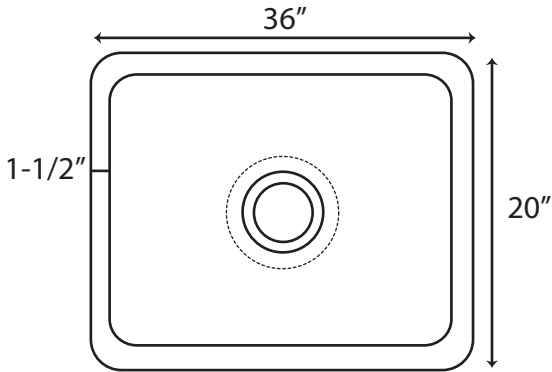

# Polished Egyptian Marble Single Bowl Farmhouse Sink with Chiseled Apron - 36"

Sink Dimensions: 36" L x 20" W (front to back) x 10" H.

\*Interior, sides and back are Egyptian Marble with a polished finish. Natural chiseled apron is unpolished marble.