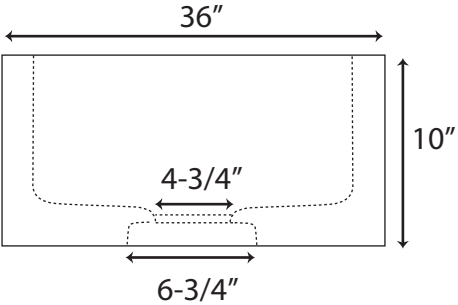

# Polished Egyptian Marble Single Bowl Farmhouse Sink with Chiseled Apron - 36"

Sink Dimensions: 36" L x 20" W (front to back) x 10" H.

\*Interior, sides and back are Egyptian Marble with a polished finish. Natural chiseled apron is unpolished marble.