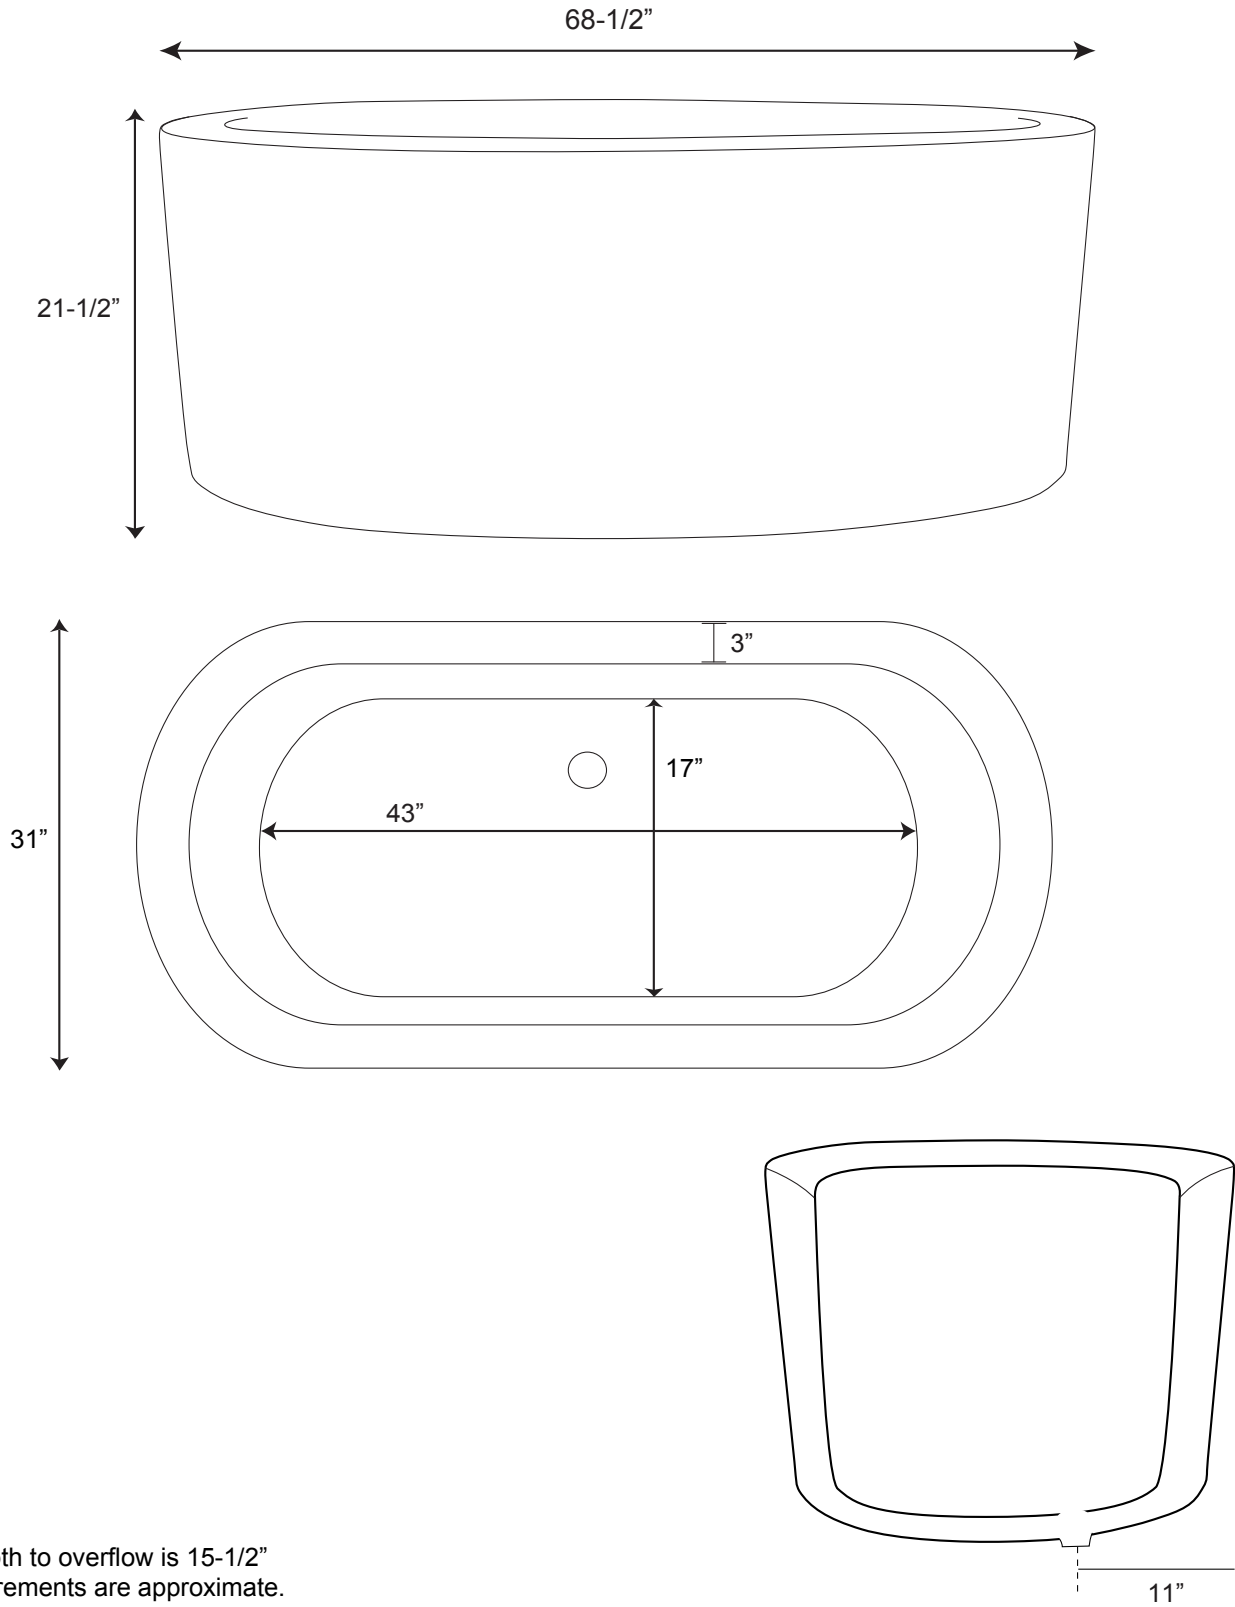

Sarina Acrylic Oval Freestanding Tub

Tub Dimensions: 68-1/2" L x 31" W x 21-1/2" H.

Tub Water Capacity: 54 gallons (to top of tub)

Tub Weight Uncrated: 100 lbs. Tub Weight Crated: 315 lbs

Water depth to overflow is 15-1/2"
All measurements are approximate.
Measurements may vary +/- 1/2".