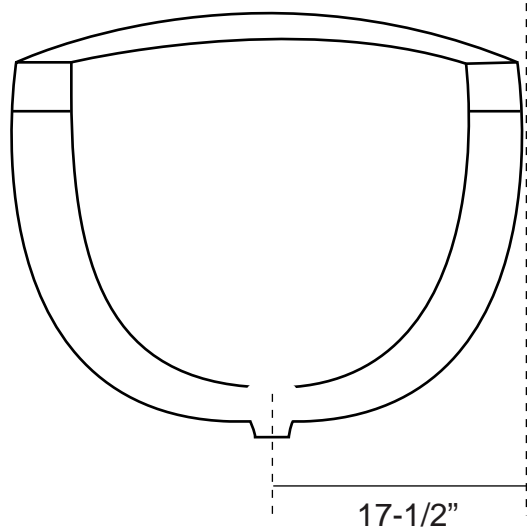

Kayla Oval Acrylic Freestanding Tub

Tub Dimensions: 73" L x 35" W x 23-1/2"H.

Tub Water Capacity: 60 gallons.

Tub Weight Uncrated: 200 lbs. Tub Weight Crated: 425 lbs

Water depth is 17-1/2" H to top of tub.
All measurements are approximate.
Measurements may vary +/- 1/2".