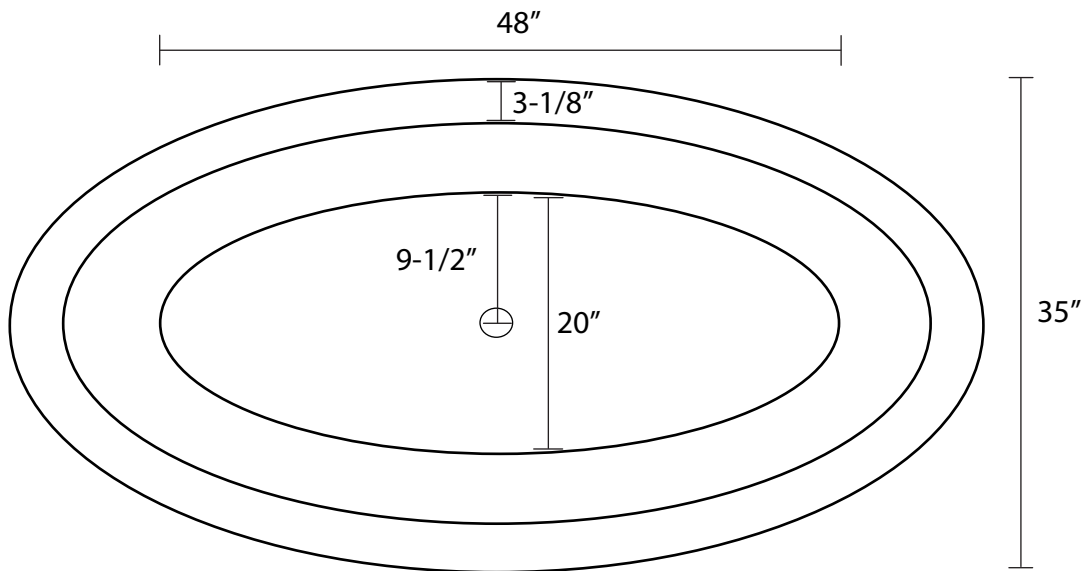

Kayla Oval Acrylic Freestanding Tub

Tub Dimensions: 73" L x 35" W x 23-1/2"H.

Tub Water Capacity: 60 gallons.

Tub Weight Uncrated: 200 lbs. Tub Weight Crated: 425 lbs

Water depth is 17-1/2" H to top of tub.
All measurements are approximate.
Measurements may vary +/- 1/2".