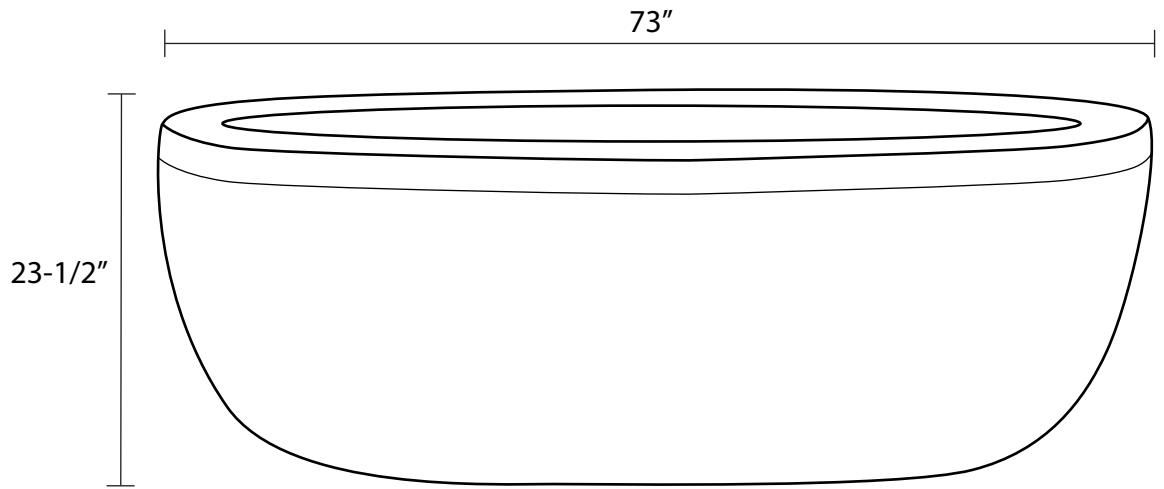

Kayla Oval Acrylic Freestanding Tub

Tub Dimensions: 73" L x 35" W x 23-1/2"H.

Tub Water Capacity: 60 gallons.

Tub Weight Uncrated: 200 lbs. Tub Weight Crated: 425 lbs

Water depth is 17-1/2" H to top of tub.
All measurements are approximate.
Measurements may vary +/- 1/2".