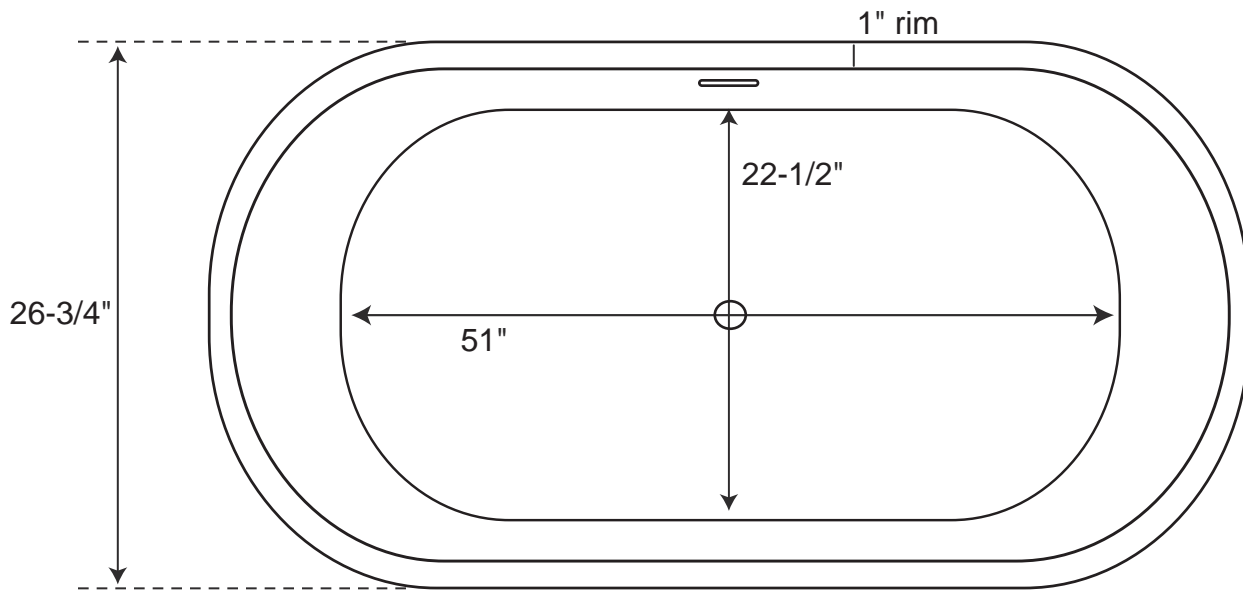

Lucina Freestanding Resin Tub

Tub dimensions: 62" L x 26-3/4" W x 25" H.

Tub Water Capacity: 88 gallons (integral overflow); 90 gallons (drilled overflow).

Tub Weight Uncrated: 286 lbs. Tub Weight Crated: 511 lbs.

Tub with integral overflow is 17-7/8" deep to overflow.

Tub with drilled overflow is 18-1/4" deep to overflow.

All measurements are approximate.

Measurements may vary +/- 1/2".