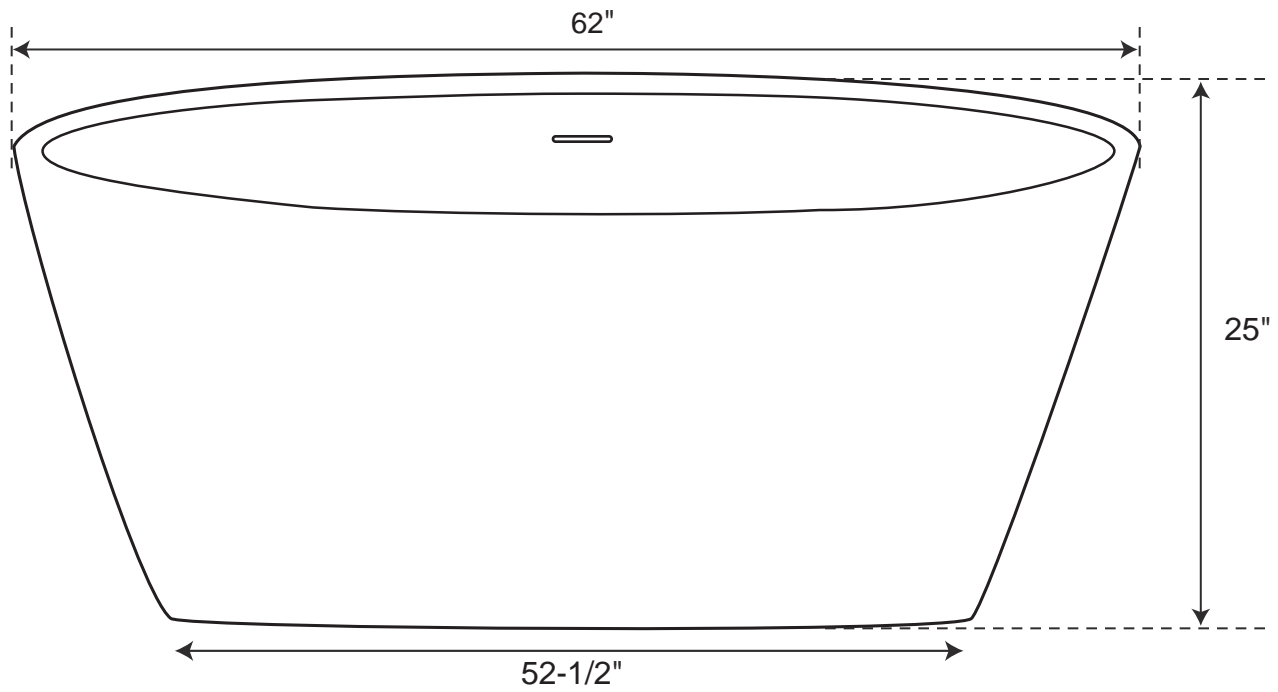

Lucina Freestanding Resin Tub

Tub dimensions: 62" L x 26-3/4" W x 25" H.

Tub Water Capacity: 88 gallons (integral overflow); 90 gallons (drilled overflow).

Tub Weight Uncrated: 286 lbs. Tub Weight Crated: 511 lbs.

Tub with integral overflow is 17-7/8" deep to overflow.

Tub with drilled overflow is 18-1/4" deep to overflow.

All measurements are approximate.

Measurements may vary +/- 1/2".