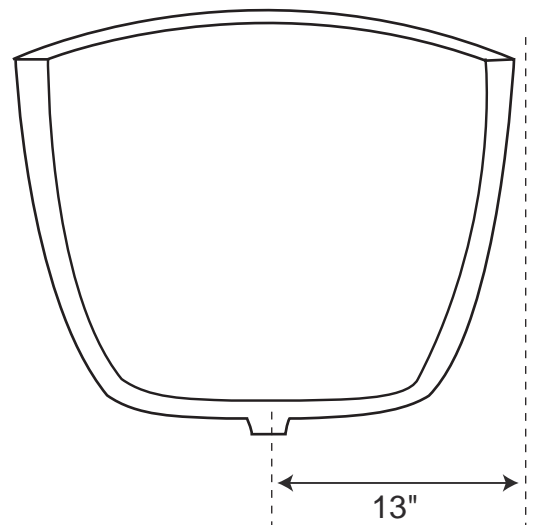

Lucina Freestanding Resin Tub

Tub dimensions: 62" L x 26-3/4" W x 25" H.

Tub Water Capacity: 88 gallons (integral overflow); 90 gallons (drilled overflow).

Tub Weight Uncrated: 286 lbs. Tub Weight Crated: 511 lbs.

Tub with integral overflow is 17-7/8" deep to overflow.

Tub with drilled overflow is 18-1/4" deep to overflow.

All measurements are approximate.

Measurements may vary +/- 1/2".