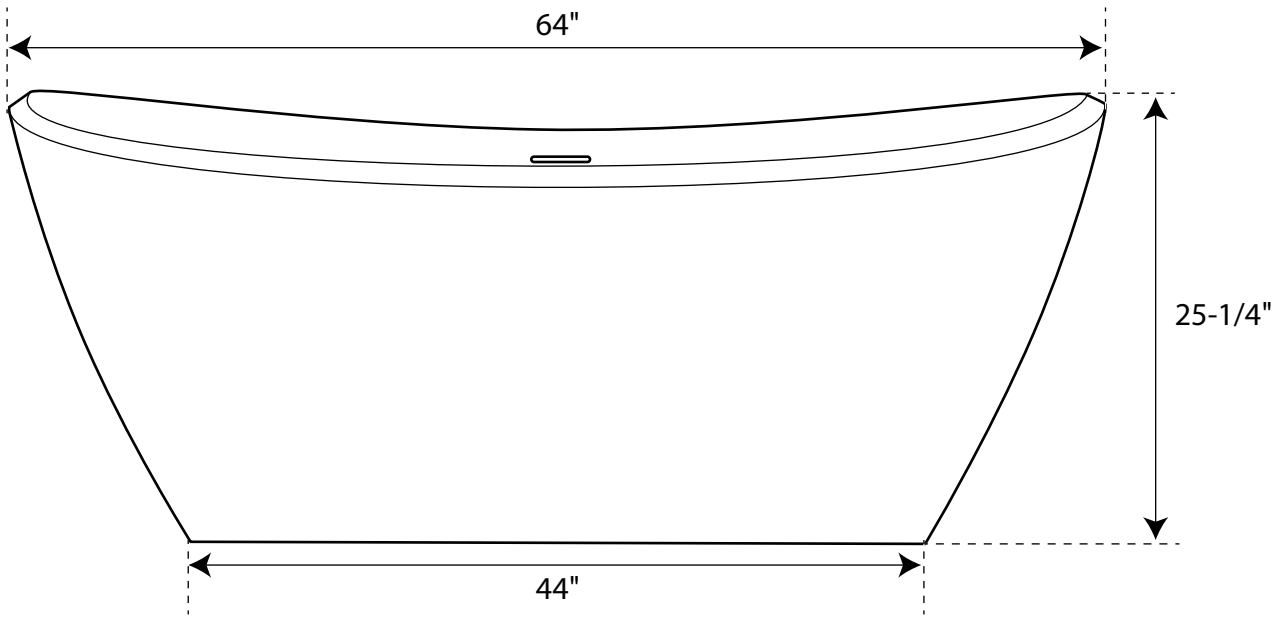

Winifred Freestanding Resin Tub

Tub Dimensions: 64" L x 32-1/4" W x 25-1/4" H.

Tub Water Capacity: 91 gallons (to the top of tub); 75 gallons (integral overflow); 77 gallons (drilled overflow).

Tub Weight Uncrated: 309 lbs. Tub Weight Crated: 534 lbs

Tub with integral overflow is 14-7/8" deep to overflow.

Tub with drilled overflow is 15-1/4" deep to overflow.

Tub without overflow is 18" deep to top of tub.

All measurements are approximate.

Measurements may vary +/- 1/2".