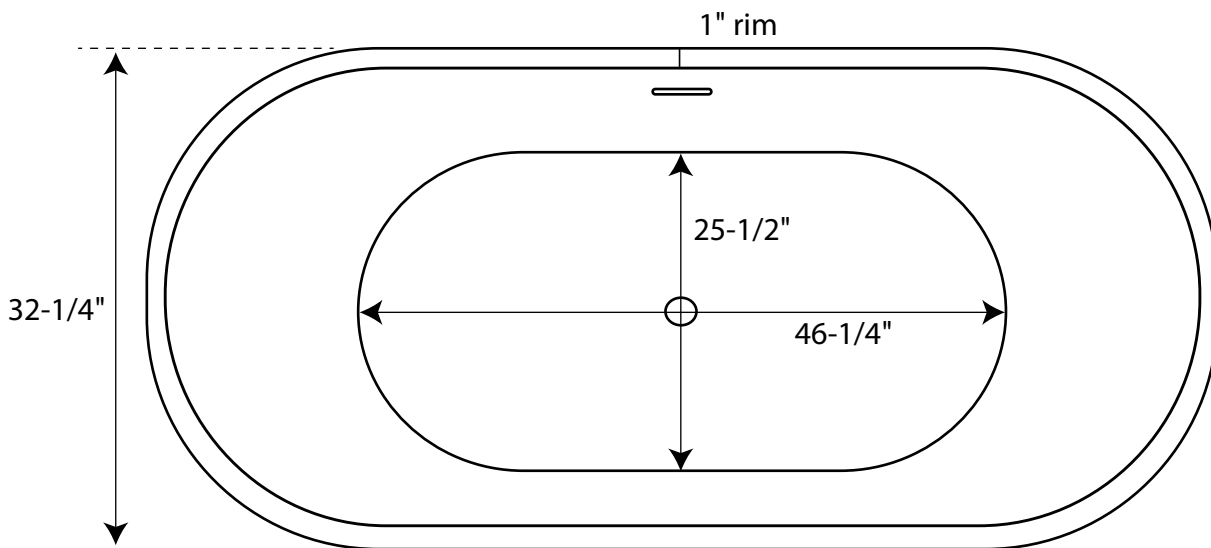

Winifred Freestanding Resin Tub

Tub Dimensions: 64" L x 32-1/4" W x 25-1/4" H.

Tub Water Capacity: 91 gallons (to the top of tub); 75 gallons (integral overflow); 77 gallons (drilled overflow).

Tub Weight Uncrated: 309 lbs. Tub Weight Crated: 534 lbs

Tub with integral overflow is 14-7/8" deep to overflow.

Tub with drilled overflow is 15-1/4" deep to overflow.

Tub without overflow is 18" deep to top of tub.

All measurements are approximate.

Measurements may vary +/- 1/2".