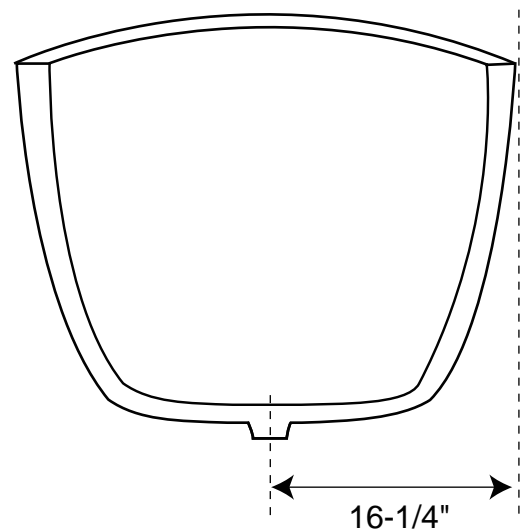

Winifred Freestanding Resin Tub

Tub Dimensions: 64" L x 32-1/4" W x 25-1/4" H.

Tub Water Capacity: 91 gallons (to the top of tub); 75 gallons (integral overflow); 77 gallons (drilled overflow).

Tub Weight Uncrated: 309 lbs. Tub Weight Crated: 534 lbs

Tub with integral overflow is 14-7/8" deep to overflow.

Tub with drilled overflow is 15-1/4" deep to overflow.

Tub without overflow is 18" deep to top of tub.

All measurements are approximate.

Measurements may vary +/- 1/2".