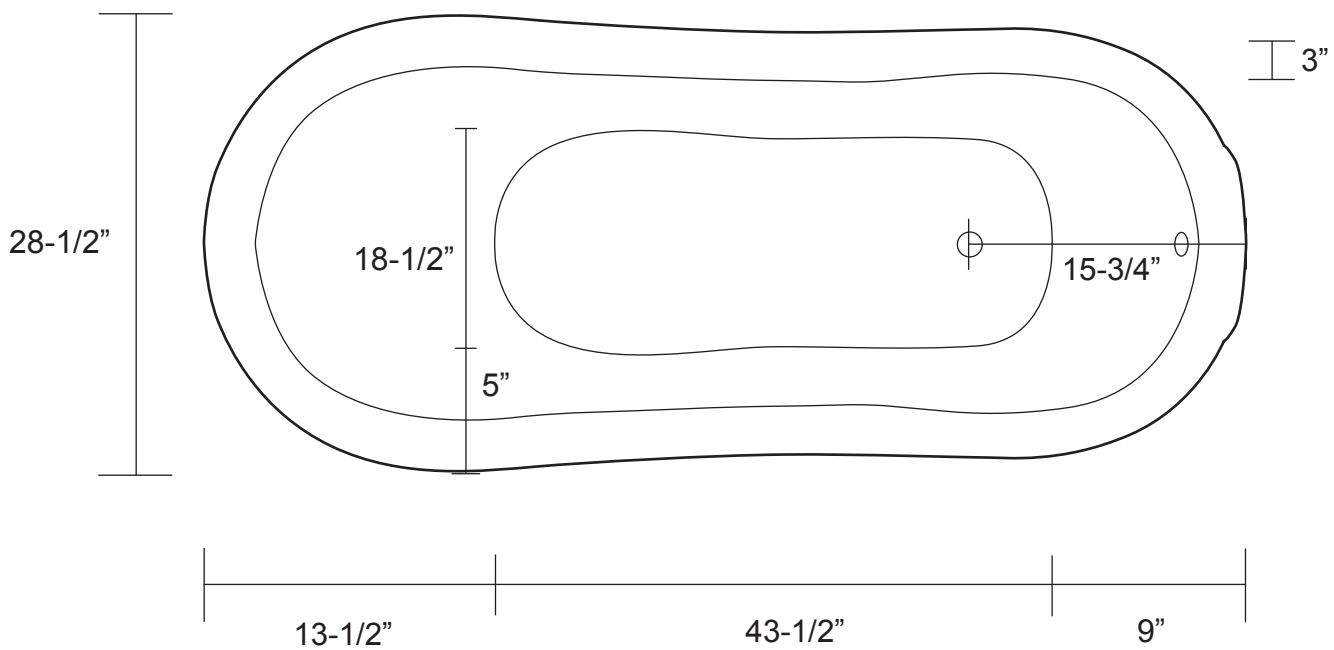

66" Bronze Slipper

Tub Dimensions: 66" L x 28-1/2" W x 21-3/4" - 30-1/2" H

Lifetime limited warranty.

Tub water capacity: 55 gallons

Tub Weight Uncrated: 484 lbs. Tub Weight Crated: 684 lbs.

Tub is 16-3/4" deep at drain.

No overflow for maximum water depth.

All measurements are approximate. Measurements may vary +/- 1/2".