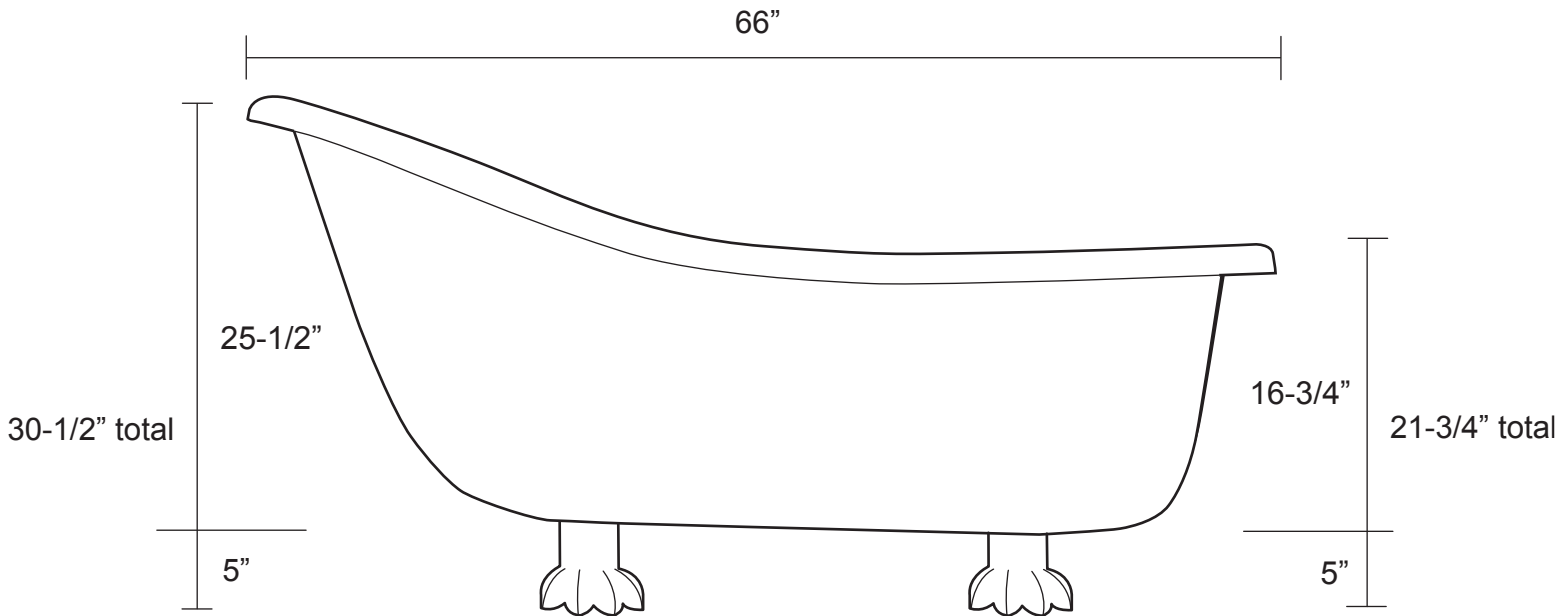

66" Bronze Slipper

Tub Dimensions: 66" L x 28-1/2" W x 21-3/4" - 30-1/2" H

Lifetime limited warranty.

Tub water capacity: 55 gallons

Tub Weight Uncrated: 484 lbs. Tub Weight Crated: 684 lbs.

Tub is 16-3/4" deep at drain.

No overflow for maximum water depth.

All measurements are approximate. Measurements may vary +/- 1/2".